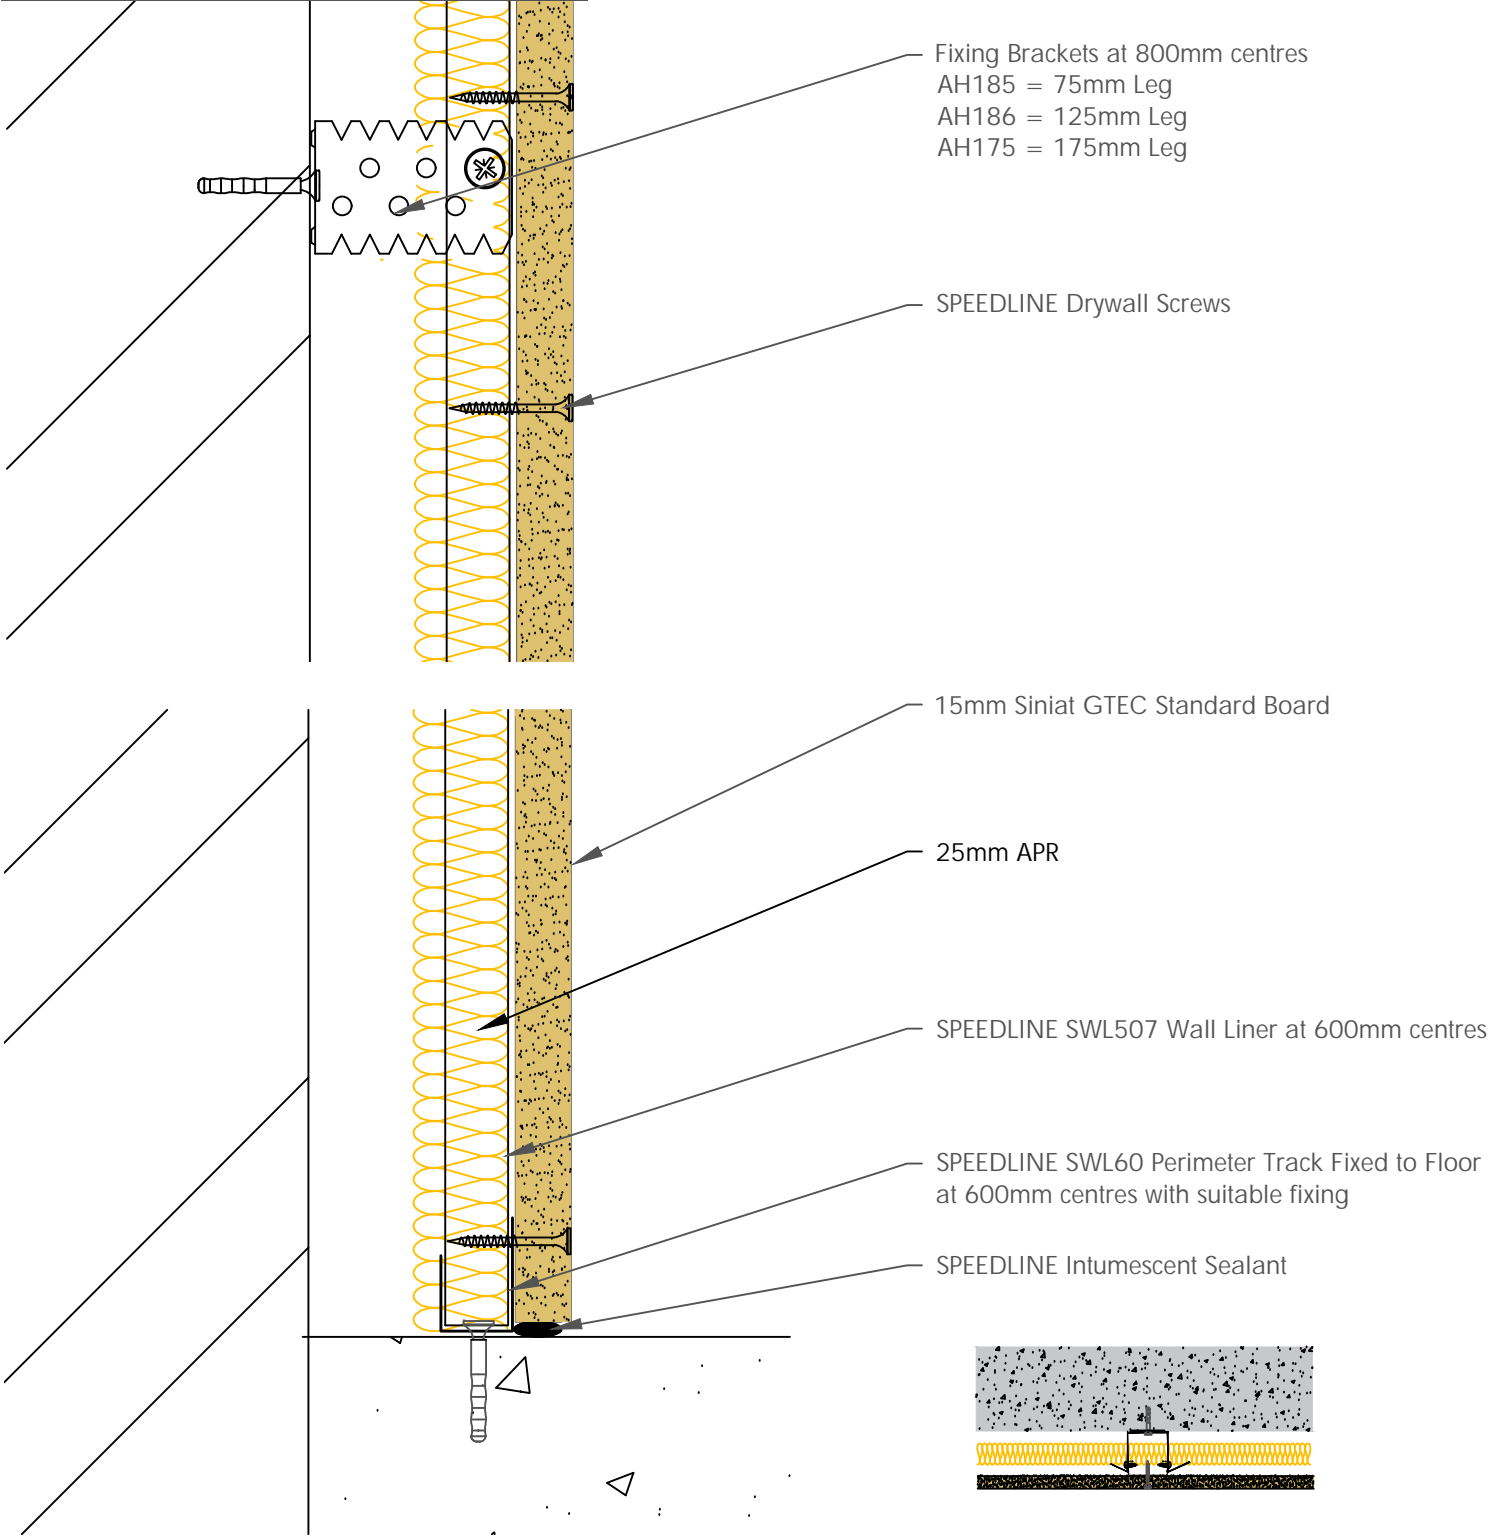

Board Thickness	Speedline Drywall Fixing Length
12.5mm & 15mm	25mm
12.5mm + 12.5mm	25mm + 38mm
12.5mm + 15mm	25mm + 42mm
15mm + 15mm	25mm + 42mm

CDR No: _____ DATE: 23/10/19 **Details to be read in conjunction with project specification guidelines**

WALL LINING SYSTEM - WL507-S-52(25)

All performance data and system specifications are for systems constructed with materials & components as shown. The inclusion or substitution of any other manufacturers materials or components could invalidate test data and system performance and permission must be given in writing by SIG PLC.